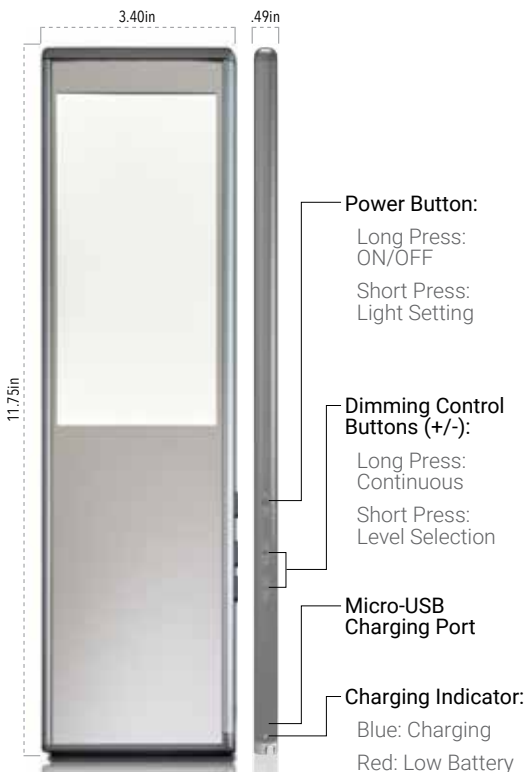

# DIMENSIONS & CONTROL INFORMATION

## LIGHT SETTINGS

## PRODUCT SPECIFICATIONS

Lumen Output	300lm (when used on GoodDay® setting at maximum intensity)
Light Setting	GoodNight® General Illumination GoodDay®
Correlated Color Temperature	GoodNight® Setting: 2000K General Illumination Setting: 3000K GoodDay® Setting: 4500K
Color Rendering Index	≥ 86
Melanopic/Photopic Ratio (M/P Ratio)	0.30-0.90 (+/- 0.02)
Light Source Type	LED
Light Direction	Adjustable
Fixture Control Features	On/Off Dimming Light Output Selection
Switch Style	Push Button
Power Source	4000mAh Li-Polymer
Input	DC5V-1A
Input Wattage	5W
Input Connection Port Type	Micro USB
Product Weight	0.80lbs
Product Dimensions (L x W x H)	11.75 x 3.40 x 0.49 in
Environment	Dry Location
Warranty	1 Year Limited
Certifications	CE, RoHS, FCC
Package Includes	1 Light Fixture, 1 USB Cable (Micro USB to USB-A)